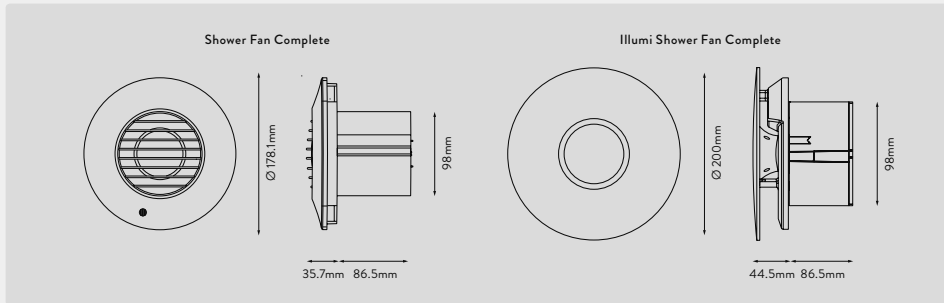

Simply Silent™ Shower Fans

4"/100mm near-silent axial
extract fan and installation kit

Combining low noise levels with high extraction power, Simply Silent™ Shower Fans are purpose-designed for in-shower installation. They carry out direct extraction right at the point of humidity for a steam-free bathroom environment. In fact, an installed Simply Silent™ Shower Fan achieves an 88% improved extraction rate over comparable in-line shower fans and meets building regulations at installed performance.

Product Features	Shower Fan Complete	Illumi Shower Fan Complete
Reference Number	93086AW	93087AW
Trade Price	£37.49	£83.33
Design	●	●
Timer	✓	✓
Grille Cover	✓	✓
Baffle Cover		✓
Integrated LED Light		✓
SELV Transformer		✓
Ceiling Fitting Kit Supplied	✓	✓

Product Selector	Shower Fan Complete	Illumi Shower Fan Complete
Reference Number	93086AW	93087AW
Speeds	1	1
Electrical Power Rating (W)	7.7	12.2 (Fan only) 15 (Fan & Light)
Extract Performance (l/s)	21 (15 installed)	21 (15 installed)
Extract Performance (m ³ /h)	76 (54 installed)	76 (54 installed)
Specific Fan Power (SFP) (W/l/s)	0.37	0.58
Sound Pressure Level (dBA@3m)	34	29
IP Rating	IPX4	IPX4
LED Type		Warm White
Lumens		207

Shower fan + Illumi shower fan FID

Shower fan + Illumi fan installed (installed with 3m duct)

Shower Fan + Illumi Shower Fan (installed)	
Static Pressure (Pa)	Flow rate in m ³ /h
0	51.09
1.4	47.95
2.9	45.22
4.8	42.31
6	39.19
7.8	35.79
9	32.04
12.1	27.77
14	22.71
16.6	16.11
18.4	0.00