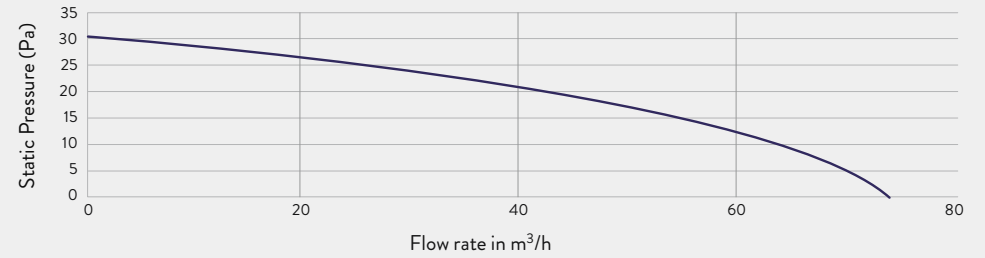

Product Features	Shower Fan Complete	Illumi Shower Fan Complete
Reference Number	93086AW	93087AW
Trade Price	£37.49	£83.33
Design	●	●
Timer	✓	✓
Grille Cover	✓	✓
Baffle Cover		✓
Integrated LED Light		✓
SELV Transformer		✓
Ceiling Fitting Kit Supplied	✓	✓

Product Selector	Shower Fan Complete	Illumi Shower Fan Complete
Reference Number	93086AW	93087AW
Speeds	1	1
Electrical Power Rating (W)	7.7	12.2 (Fan only) 15 (Fan & Light)
Extract Performance (l/s)	21 (15 installed)	21 (15 installed)
Extract Performance (m³/h)	76 (54 installed)	76 (54 installed)
Specific Fan Power (SFP) (W/l/s)	0.37	0.58
Sound Pressure Level (dBA@3m)	34	29
IP Rating	IPX4	IPX4
LED Type		Warm White
Lumens		207

Shower fan + Illumi shower fan FID