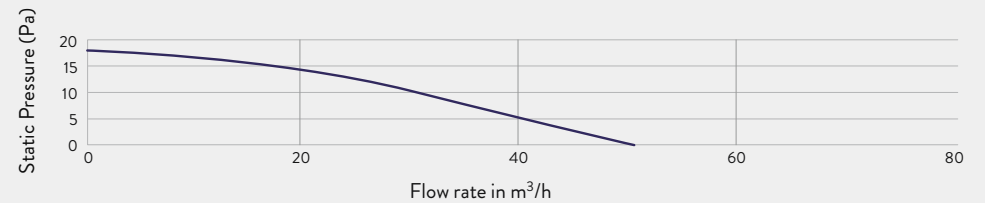

Shower fan + Illumi fan installed (installed with 3m duct)