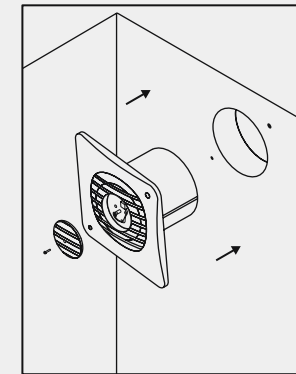

Wall Installation

BPC Ventilation Ltd
8 Redlands Road
Larne
BT40 1AX

T: 028 2827 5150

E: info@bpcventilation.com

W: www.bpcventilation.com