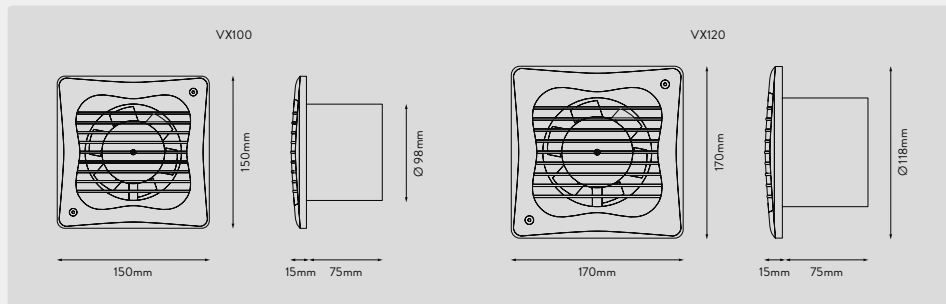

VX100 & VX120

4"/100mm and 5"/120mm axial extract fans

A range of easy to install single speed extract fans. Suitable for a wide range of applications including bathrooms, shower rooms and toilets including zones 1 and 2. VX120 also suitable for utility rooms. Suitable for wall and ceiling fitting, both VX100 and VX120 are available in standard and timer variants.

Product Features	VX100	VX100T	VX120	VX120T
Reference Number	93224AW	93225AW	93228AW	93229AW
Timer (adjustable from 30s – 30mins)		✓		✓
20l/s	✓	✓		
38l/s			✓	✓

Product Selector	VX100	VX100T	VX120	VX120T
Reference Number	93224AW	93225AW	93228AW	93229AW
Extract Performance (l/s)	20	20	38	38
Extract Performance (m ³ /h)	73	73	137	137
Electrical Power Rating (W)	16	16	23	23
Specific Fan Power (SFP) (W/l/s)	0.78	0.78	0.61	0.61
IP Rating	IPX4	IPX4	IPX4	IPX4
Integral Timer		✓		✓
Motor Type	AC	AC	AC	AC