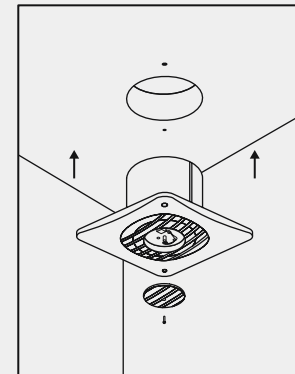

VX100 & VX120

4"/100mm and 5"/120mm axial extract fans

A range of easy to install single speed extract fans. Suitable for a wide range of applications including bathrooms, shower rooms and toilets including zones 1 and 2. VX120 also suitable for utility rooms. Suitable for wall and ceiling fitting, both VX100 and VX120 are available in standard and timer variants.

Product Features	VX100	VX100T	VX120	VX120T
Reference Number	93224AW	93225AW	93228AW	93229AW
Timer (adjustable from 30s – 30mins)		✓		✓
20l/s	✓	✓		
38l/s			✓	✓

Product Selector	VX100	VX100T	VX120	VX120T
Reference Number	93224AW	93225AW	93228AW	93229AW
Extract Performance (l/s)	20	20	38	38
Extract Performance (m ³ /h)	73	73	137	137
Electrical Power Rating (W)	16	16	23	23
Specific Fan Power (SFP) (W/l/s)	0.78	0.78	0.61	0.61
IP Rating	IPX4	IPX4	IPX4	IPX4
Integral Timer		✓		✓
Motor Type	AC	AC	AC	AC