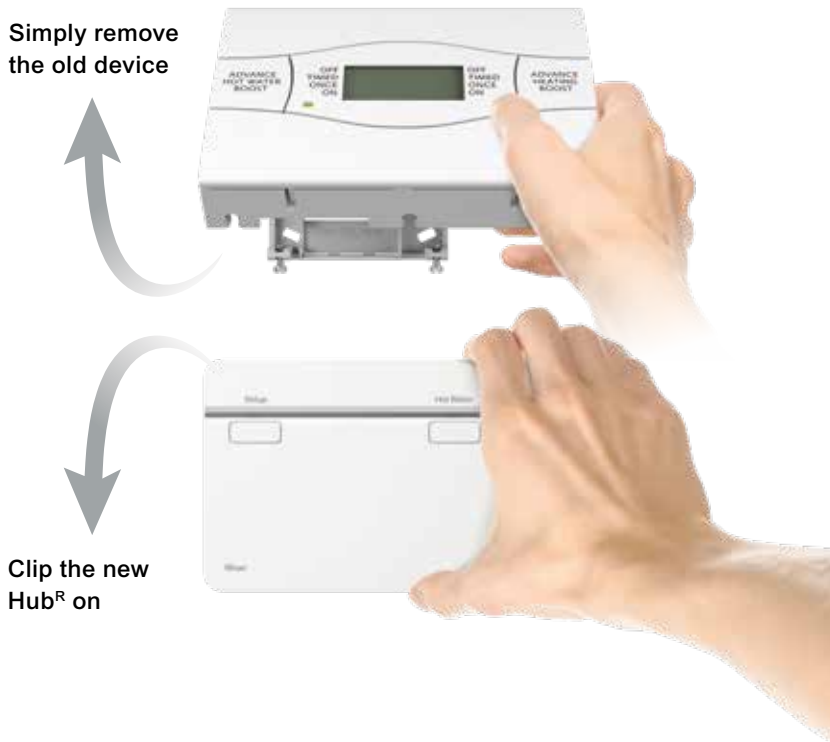

App Control
Simple app with boost
& Away Mode

Eco Mode
Combines weather
compensation & optimum
stop for maximum savings

Heat Report & Insights
View and compare temperatures
across single or multiple rooms

IFTTT

Wiser Hub^R

The Wiser Hub^R is the brains of the system. It goes beyond smart, offering up to 3 channels, 16 zones and 63 devices in a system. All you have to do is clip it onto an industry standard wallplate and you can benefit from the full range of features.