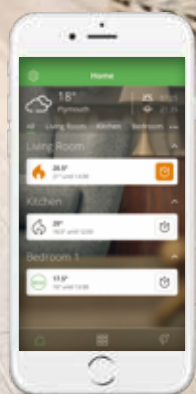

Wiser™

Complete home heating.

Smart and sustainable homes

wiser.draytoncontrols.co.uk

Drayton

by Schneider Electric