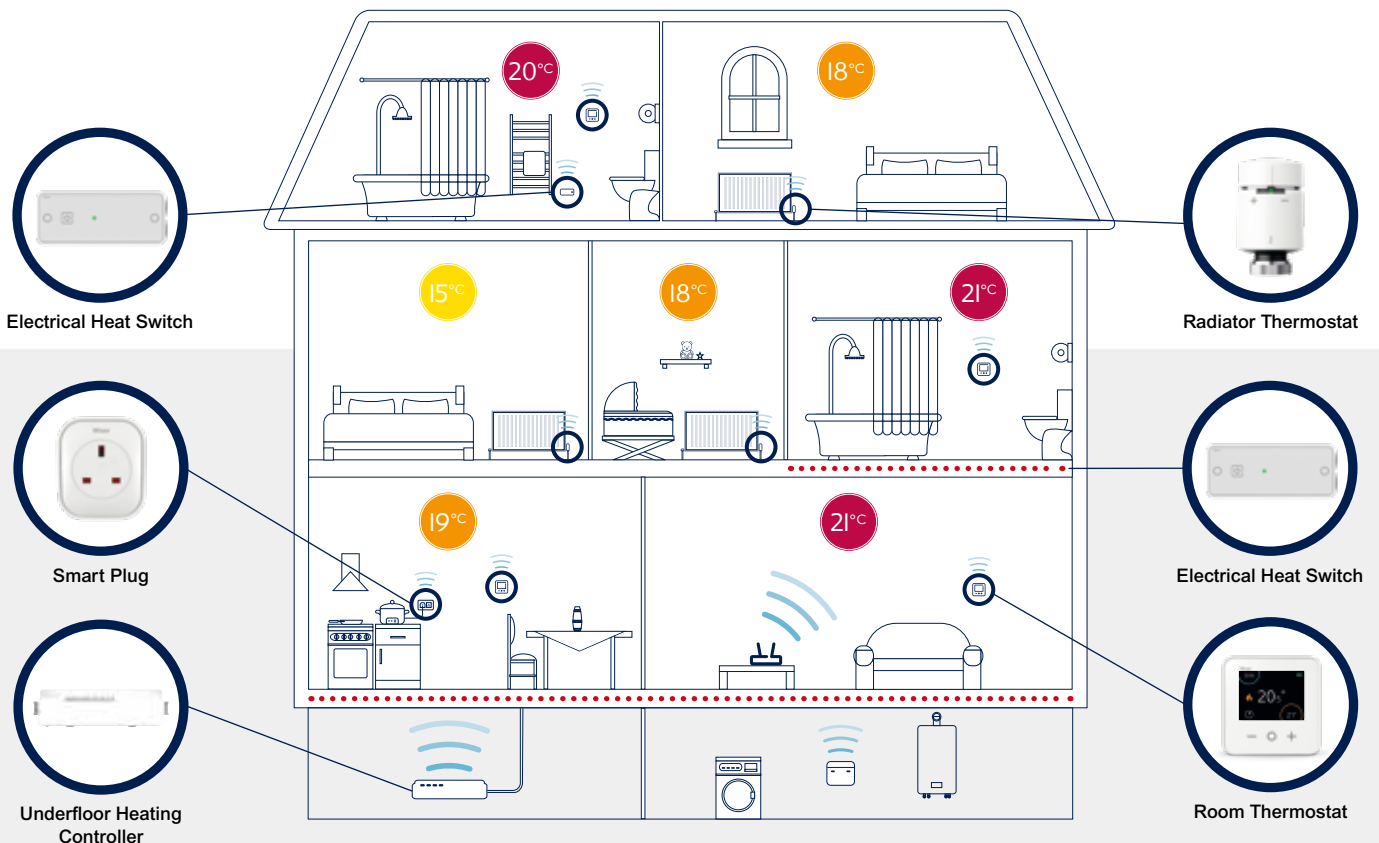

App Control
Simple app with boost
& Away Mode

Eco Mode
Combines weather
compensation & optimum
stop for maximum savings

Heat Report & Insights
View and compare temperatures
across single or multiple rooms

IFTTT

Wiser Hub^R

The Wiser Hub^R is the brains of the system. It goes beyond smart, offering up to 3 channels, 16 zones and 63 devices in a system. All you have to do is clip it onto an industry standard wallplate and you can benefit from the full range of features.