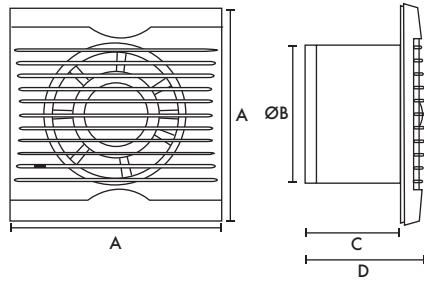

Silhouette 100TM (PIR/Timer)

Single speed 100mm bathroom/toilet fan. Integral PIR operated model, (presence detector) with adjustable electronic overrun timer (5-30 minutes) indication light and back draught shutter.

Model	Stock Ref
TM	454058

Accessories

Model	Stock Ref
Wall Kit White	254102
Wall Kit Brown	254100
Window kit	442947

Dimensions (mm)

Panel

Wall Kit

A	BØ	C	D	E	F
160	99	80	97	200	32

Transformer (W X H X D) 147 X 86 X 65

Weight 0.6kg

Fixing hole diameter 105mmØ (Panel & Window), 117mmØ (Wall)

Performance Guide

Model	Extract Performance - FID			Sound dB(A)
	m ³ /h	l/s	Watts	@ 3m
Silhouette 100B/T/H/TM	75	21	14	30
Silhouette 100SVB/SVT/SVH	75	21	15	30