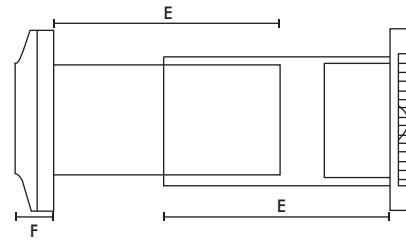

Model	Stock Ref
TM	454058

Accessories

Model	Stock Ref
Wall Kit White	254102
Wall Kit Brown	254100
Window kit	442947

Dimensions (mm)

Panel

Wall Kit

A	BØ	C	D	E	F
160	99	80	97	200	32

Transformer (W X H X D) 147 X 86 X 65

Weight 0.6kg

Fixing hole diameter 105mmØ (Panel & Window), 117mmØ (Wall)

Performance Guide

Model	Extract Performance - FID			Sound dB(A)
	m ³ /h	l/s	Watts	@ 3m
Silhouette 100B/T/H/TM	75	21	14	30
Silhouette 100SVB/SVT/SVH	75	21	15	30