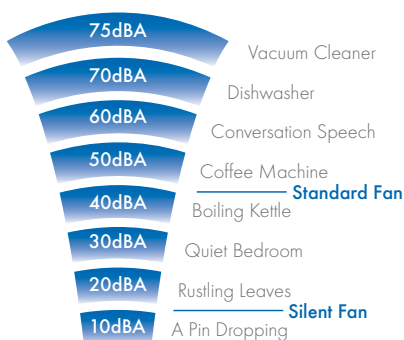

Silent Fan

Features & Benefits

- Only 14dB(A)
- Silent intermittent bathroom fan with two speeds selectable at installation
- Stylish discrete design
- Back draught shutters included (remove when ceiling mounting)
- High efficiency motor
- 2 year guarantee
- IP24 rated
- Standard thermal overload protection on motor
- Suitable for wall, ceiling, window and panel mounting
- Meets current Building Regulations Approved Document F and L

the **ELECTRICAL**
industry awards
WINNER 2012

Silent Fan Axial Bathroom/Toilet Fan

The quietest bathroom fan on the market. The VASF100 provides stylish and silent ventilation without compromising on performance.

Dimensions (mm)

A	B	C	D	EØ
159	117	37	80	99

Weight 0.7kg

Models

VASF100B

1 of 2 speeds selectable at installation. 100mm bathroom / toilet fan with back draught shutter.

Model Stock Ref
VASF100 B **446658**

VASF100T (Timer)

1 of 2 speeds selectable at installation. 100mm bathroom / toilet fan with back draught shutter. Overrun timer adjustable between 5 and 30 minutes.

Model Stock Ref
VASF100 T **446659**

Accessories

Model Stock Ref
Window Kit **442947**
Wall Kit White **254102**
Wall Kit Brown **254100**

Performance Guide

Model	l/s	Watts	Sound dB(A) @ 3m
VASF100 - low speed	15	3.2	14
VASF100 - high speed	21	5.0	28