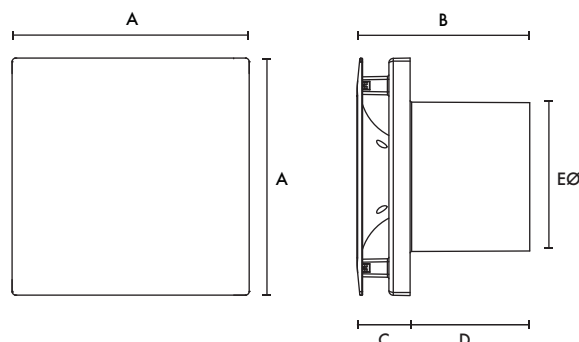

Dimensions (mm)

A	B	C	D	EØ
159	117	37	80	99

Weight 0.7kg

Models

VASF100B

1 of 2 speeds selectable at installation. 100mm bathroom / toilet fan with back draught shutter.

Model Stock Ref
VASF100 B **446658**