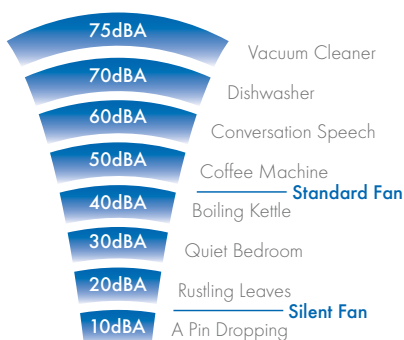

Silent Fan

Features & Benefits

- Only 14dB(A)
- Silent intermittent bathroom fan with two speeds selectable at installation
- Stylish discrete design
- Back draught shutters included (remove when ceiling mounting)
- High efficiency motor
- 2 year guarantee
- IP24 rated
- Standard thermal overload protection on motor
- Suitable for wall, ceiling, window and panel mounting
- Meets current Building Regulations Approved Document F and L

the **ELECTRICAL**
industry awards
WINNER 2012

Silent Fan Axial Bathroom/Toilet Fan

The quietest bathroom fan on the market. The VASF100 provides stylish and silent ventilation without compromising on performance.

Dimensions (mm)

A	B	C	D	EØ
159	117	37	80	99

Weight 0.7kg

Models

VASF100B

1 of 2 speeds selectable at installation. 100mm bathroom / toilet fan with back draught shutter.

Model Stock Ref
VASF100 B **446658**

VASF100T (Timer)

1 of 2 speeds selectable at installation. 100mm bathroom / toilet fan with back draught shutter. Overrun timer adjustable between 5 and 30 minutes.

Model Stock Ref
VASF100 T **446659**

Accessories